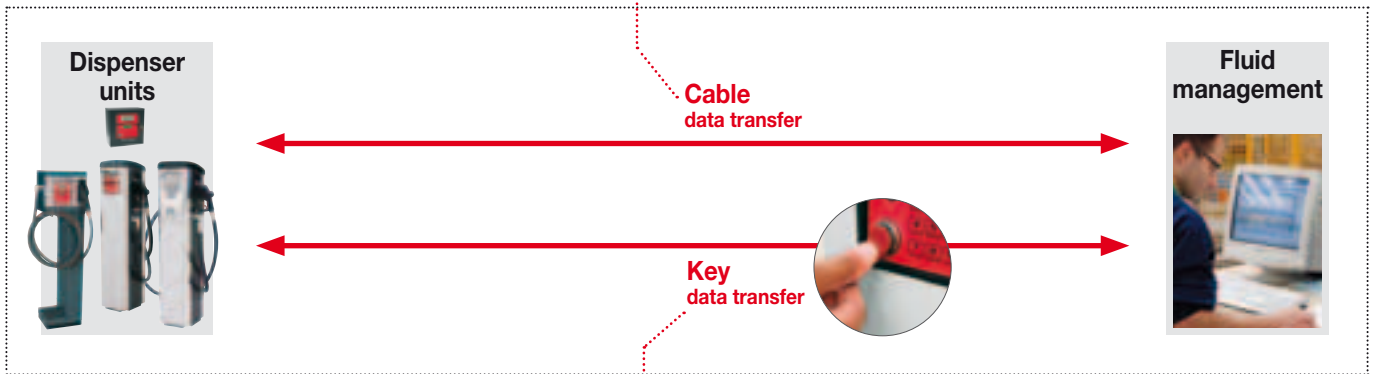

PC interface Code F1271000C

Composed by
1 USB converter
+ CD with Software to install on PC

Kit Key with USB plug Code F14144040

Composed by:
1 Manager red key
+ 10 User yellow keys
+ Key reader to transfer data to PC + CD with PC Software.