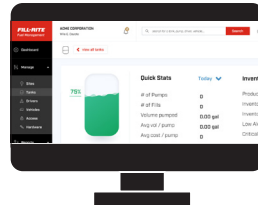

## Fuel Management System

**POWERFUL  
FUEL MANAGEMENT  
IS NOW WITHIN REACH**

Mobile

Hardware

Web

Fill-Rite's Fuel Management System combines **hardware**, a **mobile application**, and a **web portal** to give users real-time control over their fuel.