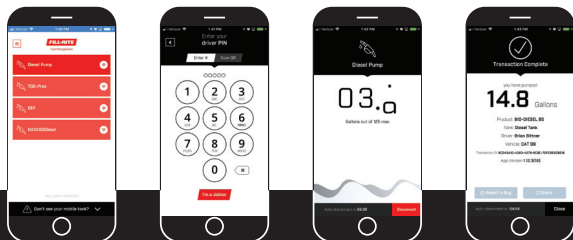

FRFMS_SS_RevD

Download the "Fill-Rite FMS" app! Try the demo to see just how easy full featured fuel management can be!

Tuthill
PUMP YOUR HEART INTO IT

www.fillrite.com | 800.634.2695 |
8825 Aviation Dr. Fort Wayne, IN 46809